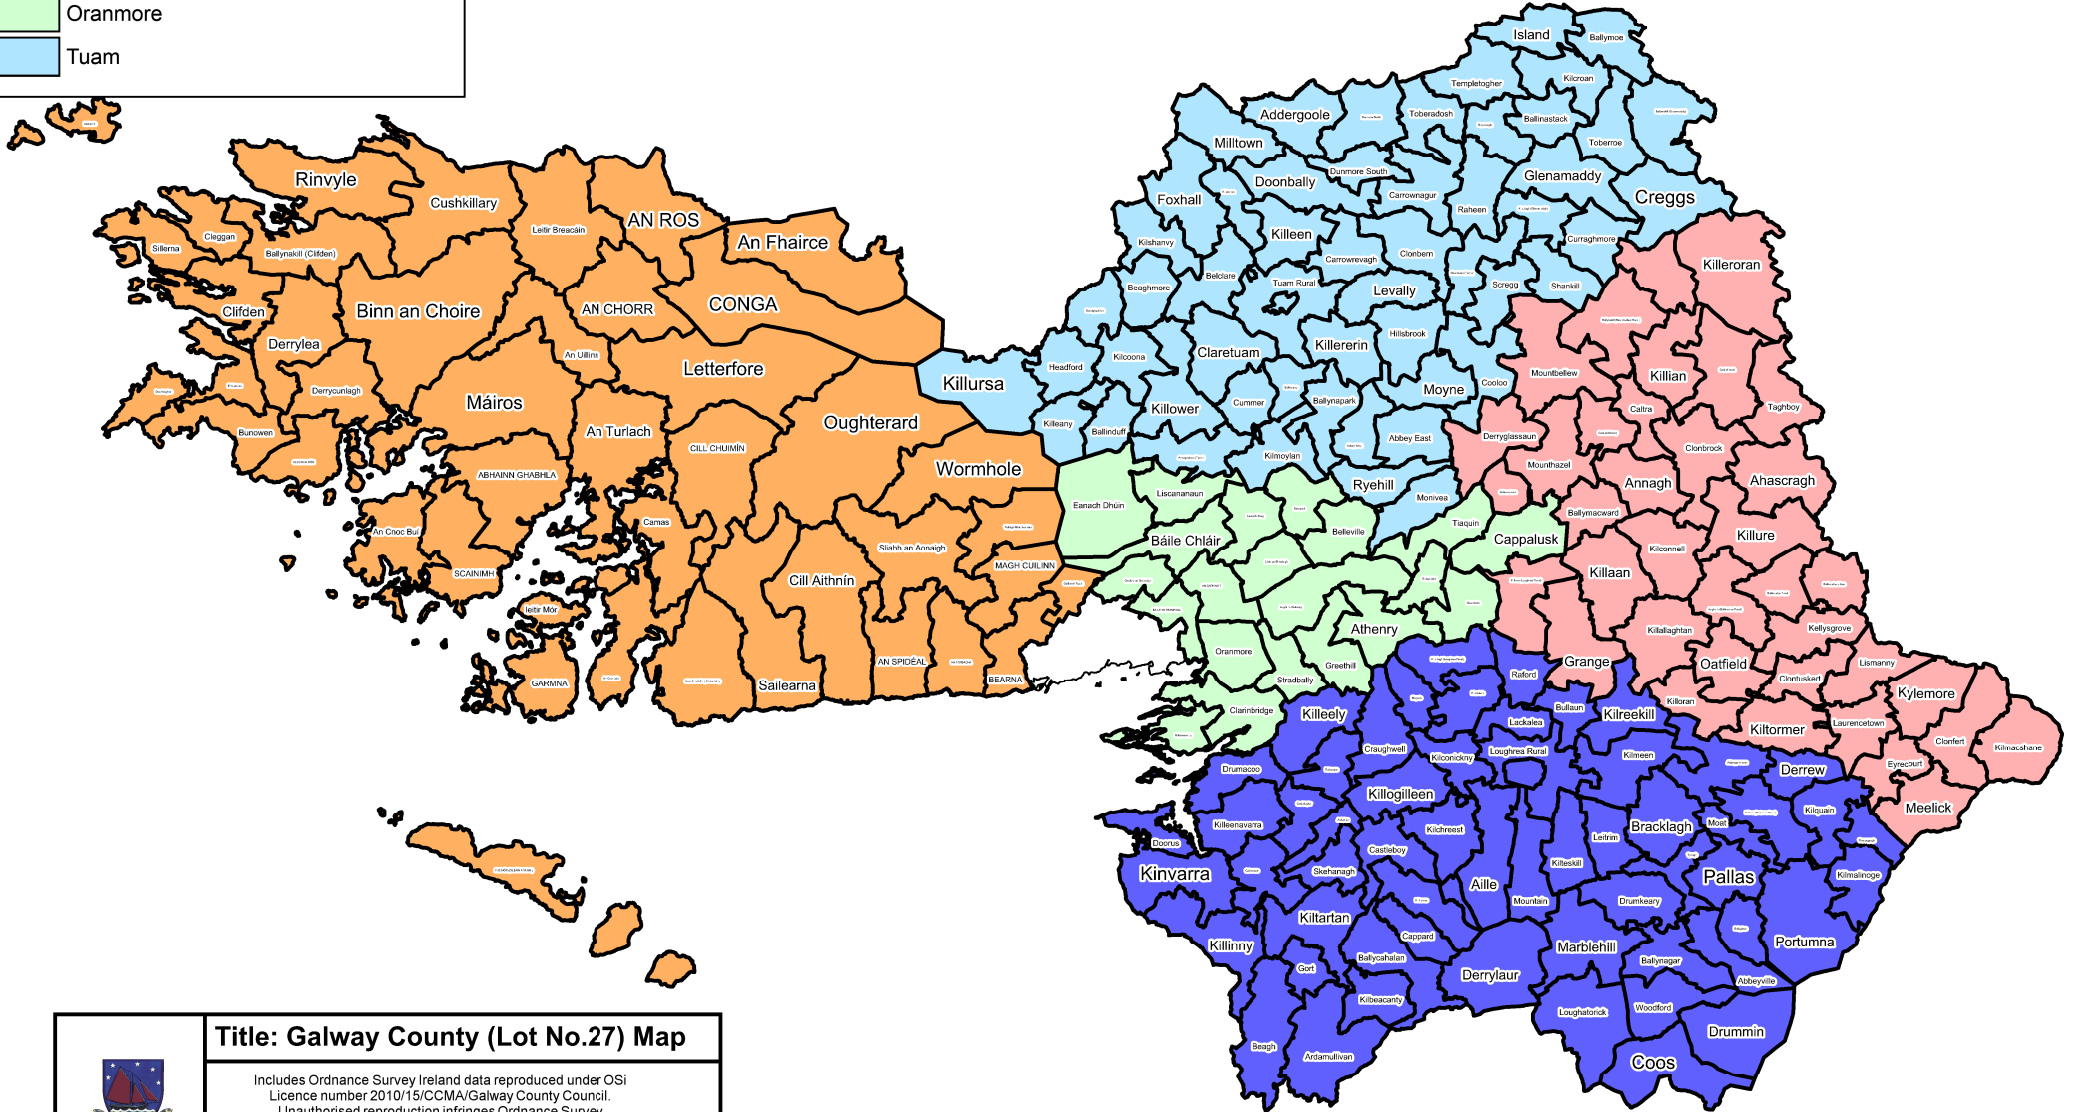

Municipal Districts Co. Galway

Source: Galway County Council

- Ballinasloe
- Connemara
- Loughrea
- Oranmore
- Tuam

	Title: Galway County (Lot No.27) Map
	<p>Includes Ordnance Survey Ireland data reproduced under OSI Licence number 2010/15/CCMA/Galway County Council. Unauthorised reproduction infringes Ordnance Survey Ireland and Government of Ireland copyright. © Ordnance Survey Ireland, 2010</p> <p>Date: October 2014 Scale: NTS</p>